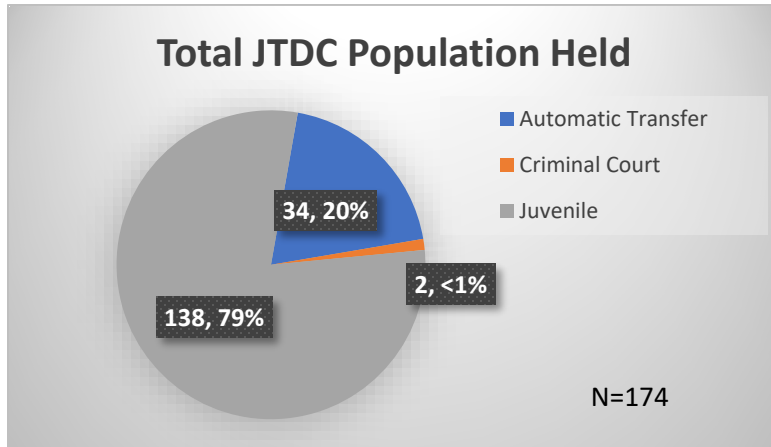

**Daily Data Dashboard – August 30, 2023**  
**Demographics for JTDC Population**  
**Wednesday Morning Midnight Count**

Total # of probation Involved youth<sup>1</sup>: 1,292

<sup>1</sup> Probation Active: Any youth who is pending sentencing with an active social history, has been formally placed on probation or supervision with Cook County Juvenile Probation on the date of the report.

\*Age, Gender and Race for Criminal Court population (N=2) is not represented in this report.

Data sources: cFive Supervisor – Probation Population and RMIS – JTDC Population

**Daily Data Dashboard – August 30, 2023**  
**Demographics for JTDC Population**  
**Wednesday Morning Midnight Count**