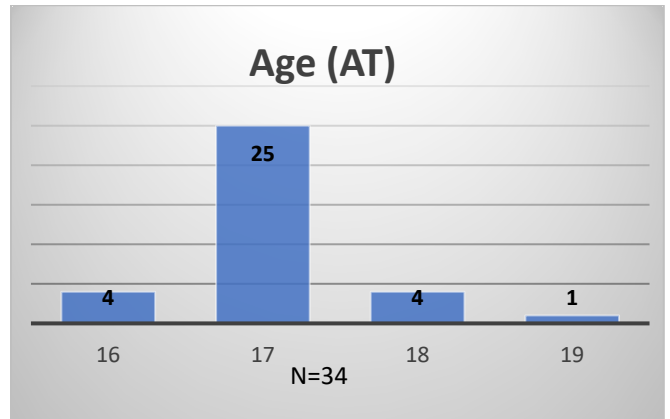

**Daily Data Dashboard – August 30, 2023**  
**Demographics for JTDC Population**  
**Wednesday Morning Midnight Count**

Total # of probation Involved youth<sup>1</sup>: 1,292

<sup>1</sup> Probation Active: Any youth who is pending sentencing with an active social history, has been formally placed on probation or supervision with Cook County Juvenile Probation on the date of the report.

\*Age, Gender and Race for Criminal Court population (N=2) is not represented in this report.

Data sources: cFive Supervisor – Probation Population and RMIS – JTDC Population

**Daily Data Dashboard – August 30, 2023**  
**Demographics for JTDC Population**  
**Wednesday Morning Midnight Count**