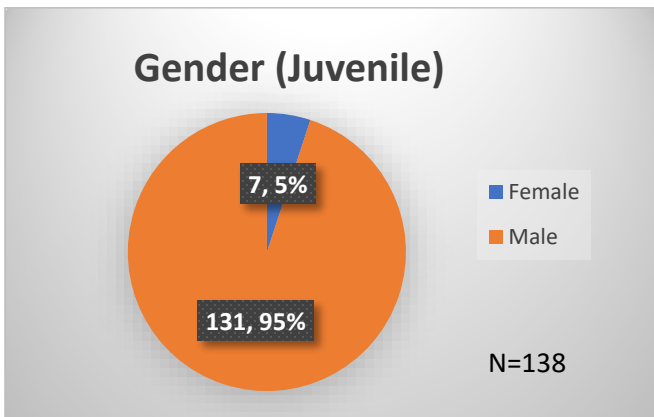

**Daily Data Dashboard – August 30, 2023**  
**Demographics for JTDC Population**  
**Wednesday Morning Midnight Count**

Total # of probation Involved youth<sup>1</sup>: 1,292

<sup>1</sup> Probation Active: Any youth who is pending sentencing with an active social history, has been formally placed on probation or supervision with Cook County Juvenile Probation on the date of the report.

\*Age, Gender and Race for Criminal Court population (N=2) is not represented in this report.

Data sources: cFive Supervisor – Probation Population and RMIS – JTDC Population

**Daily Data Dashboard – August 30, 2023**  
**Demographics for JTDC Population**  
**Wednesday Morning Midnight Count**