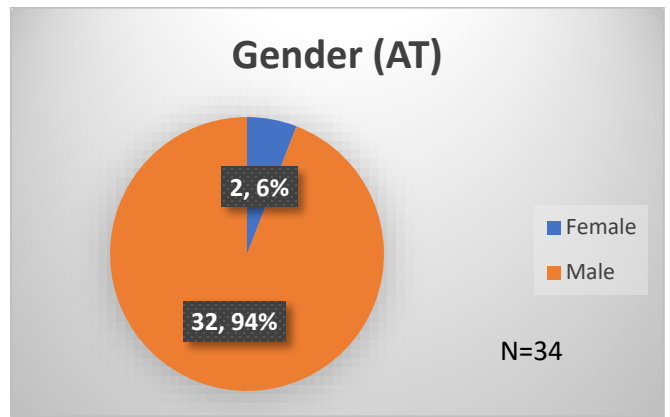

**Daily Data Dashboard – August 30, 2023**  
**Demographics for JTDC Population**  
**Wednesday Morning Midnight Count**

Total # of probation Involved youth<sup>1</sup>: 1,292

<sup>1</sup> Probation Active: Any youth who is pending sentencing with an active social history, has been formally placed on probation or supervision with Cook County Juvenile Probation on the date of the report.

\*Age, Gender and Race for Criminal Court population (N=2) is not represented in this report.

Data sources: cFive Supervisor – Probation Population and RMIS – JTDC Population

**Daily Data Dashboard – August 30, 2023**  
**Demographics for JTDC Population**  
**Wednesday Morning Midnight Count**