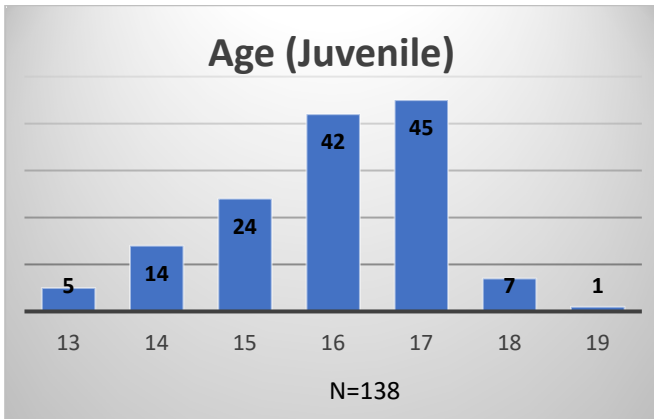

**Daily Data Dashboard – August 30, 2023**  
**Demographics for JTDC Population**  
**Wednesday Morning Midnight Count**

Total # of probation Involved youth<sup>1</sup>: 1,292

<sup>1</sup> Probation Active: Any youth who is pending sentencing with an active social history, has been formally placed on probation or supervision with Cook County Juvenile Probation on the date of the report.

\*Age, Gender and Race for Criminal Court population (N=2) is not represented in this report.

Data sources: cFive Supervisor – Probation Population and RMIS – JTDC Population

**Daily Data Dashboard – August 30, 2023**  
**Demographics for JTDC Population**  
**Wednesday Morning Midnight Count**